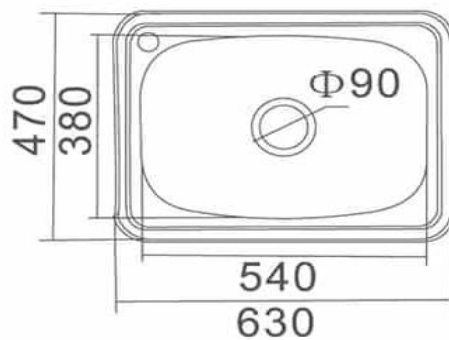

SS A26

LAVASSA 45L Laundry Tub

SPECIFICATIONS

CLEANING & MAINTENANCE:

All Sinks should be cleaned with mild detergent and water
All Products must be cleaned with a soft cloth with soapy water, avoid waxes, solvents, abrasives, acids and other chemical based cleaners
Warranty will be void if damages are caused by unsuitable cleaning products